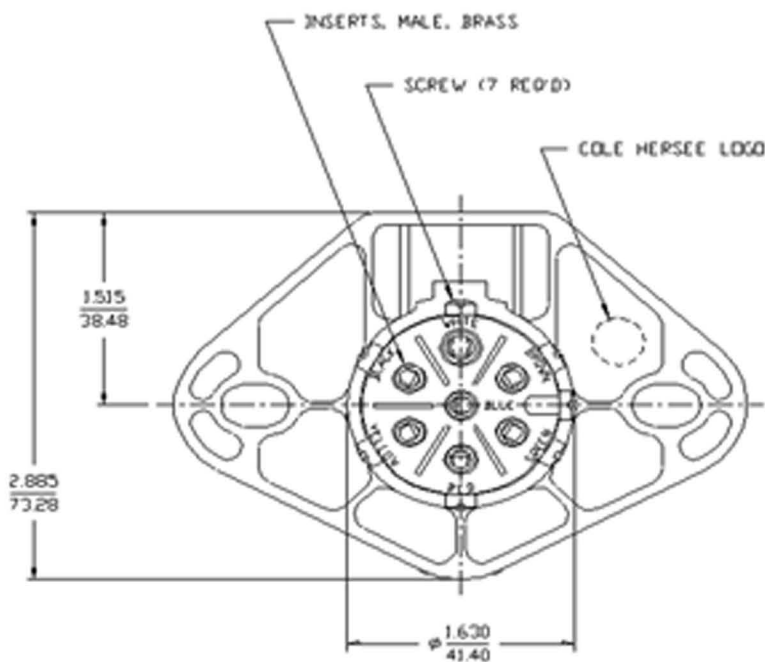

# Cole Hersee Weatherproof Receptacle

**(CNE) 12063**

Specifications	
Product Type	Trailer Socket
Number of Poles	7
Details	diecast, self grounding, solid brass contact pins
Additional Information	12063-01 has split brass pins
Housing	corrosion-resistant diecast metal
Terminals	screw
Socket Door	spring-loaded cover, fits over mating ridge on socket face for weather and dirt protection
Contact Pins	solid brass
Wiring Codes	embossed on insulator
Flange Holes	oval, .488" (12.40mm) x .328" (8.33mm) on a 2.93" (74.55mm) center
Moisture Protection	weather & dirt protection
Insulators	impact resistant thermoplastic