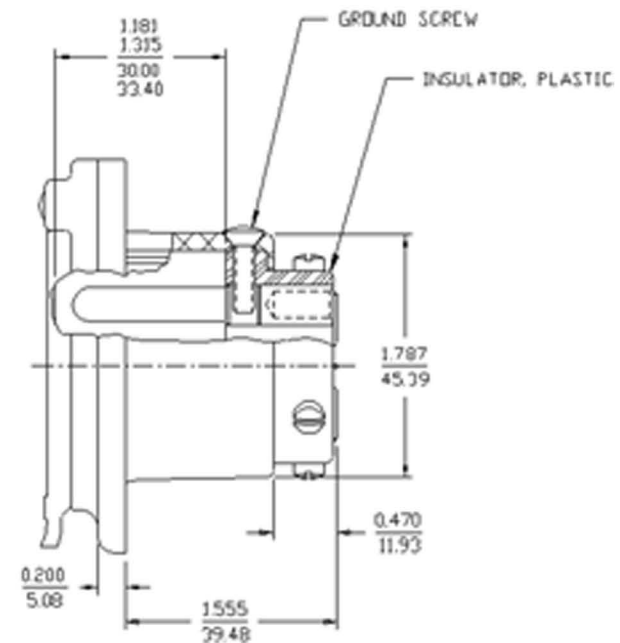

# Cole Hersee Weatherproof Receptacle

**(CNE) 12063**

Specifications	
Product Type	Trailer Socket
Number of Poles	7
Details	diecast, self grounding, solid brass contact pins
Additional Information	12063-01 has split brass pins
Housing	corrosion-resistant diecast metal
Terminals	screw
Socket Door	spring-loaded cover, fits over mating ridge on socket face for weather and dirt protection
Contact Pins	solid brass
Wiring Codes	embossed on insulator
Flange Holes	oval, .488" (12.40mm) x .328" (8.33mm) on a 2.93" (74.55mm) center
Moisture Protection	weather & dirt protection
Insulators	impact resistant thermoplastic