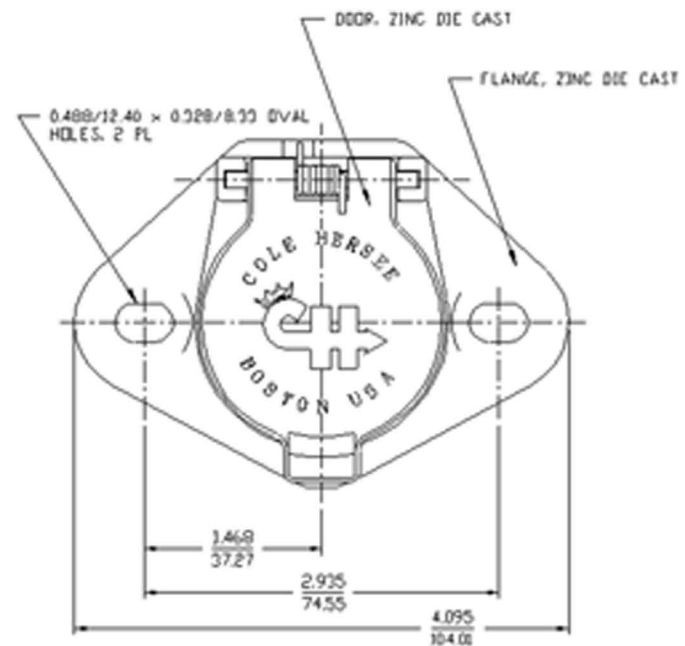

# Cole Hersee Weatherproof Receptacle

**(CNE) 12063**

Specifications	
Product Type	Trailer Socket
Number of Poles	7
Details	diecast, self grounding, solid brass contact pins
Additional Information	12063-01 has split brass pins
Housing	corrosion-resistant diecast metal
Terminals	screw
Socket Door	spring-loaded cover, fits over mating ridge on socket face for weather and dirt protection
Contact Pins	solid brass
Wiring Codes	embossed on insulator
Flange Holes	oval, .488" (12.40mm) x .328" (8.33mm) on a 2.93" (74.55mm) center
Moisture Protection	weather & dirt protection
Insulators	impact resistant thermoplastic