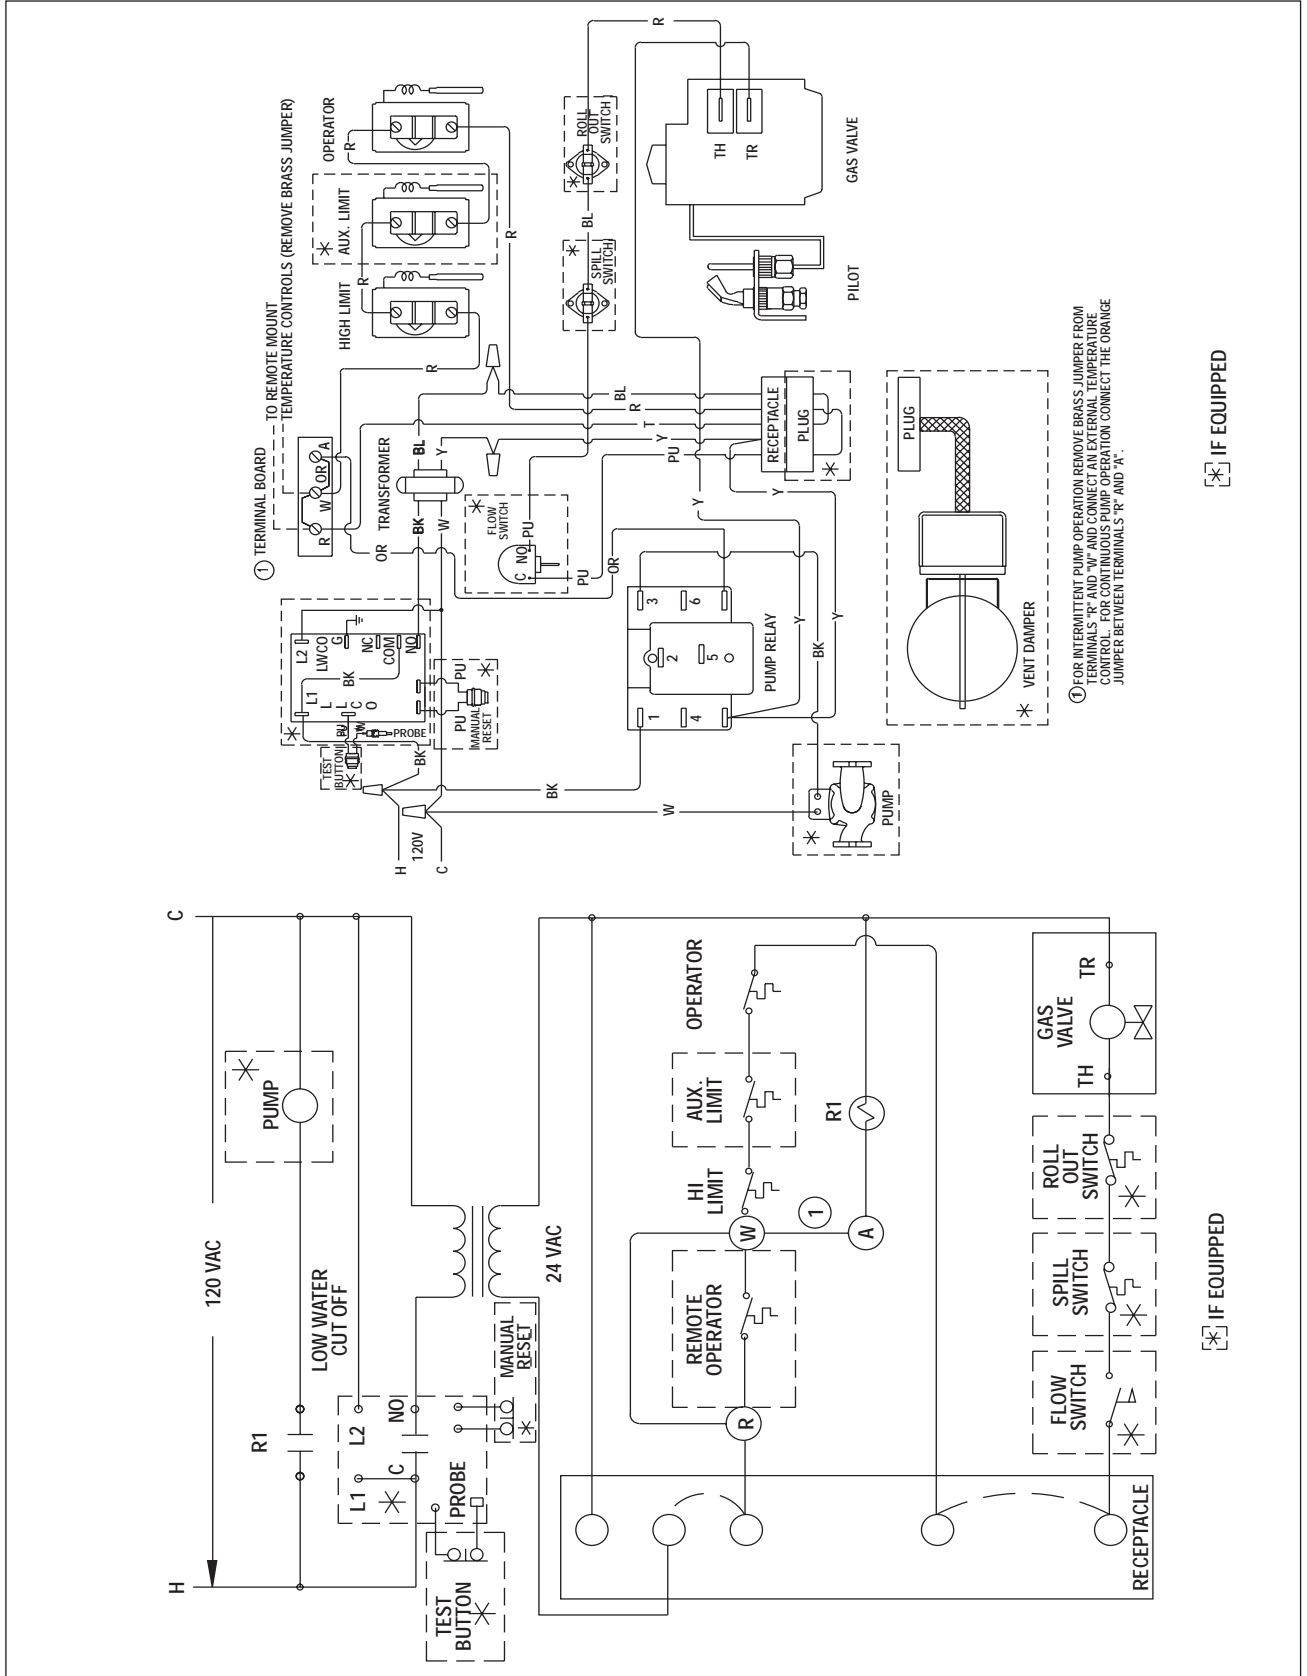

# COPPER-FIN® BOILER WIRING DIAGRAMS

F-1 STANDING PILOT – NATURAL & L.P. GAS WIRING DIAGRAM

MODELS RB45-270

LBL7988 REV. E

Lochinvar Corporation • 300 Maddox Simpson Pkwy • Lebanon, TN 37090 • 615-889-8900 / Fax: 615-547-1000