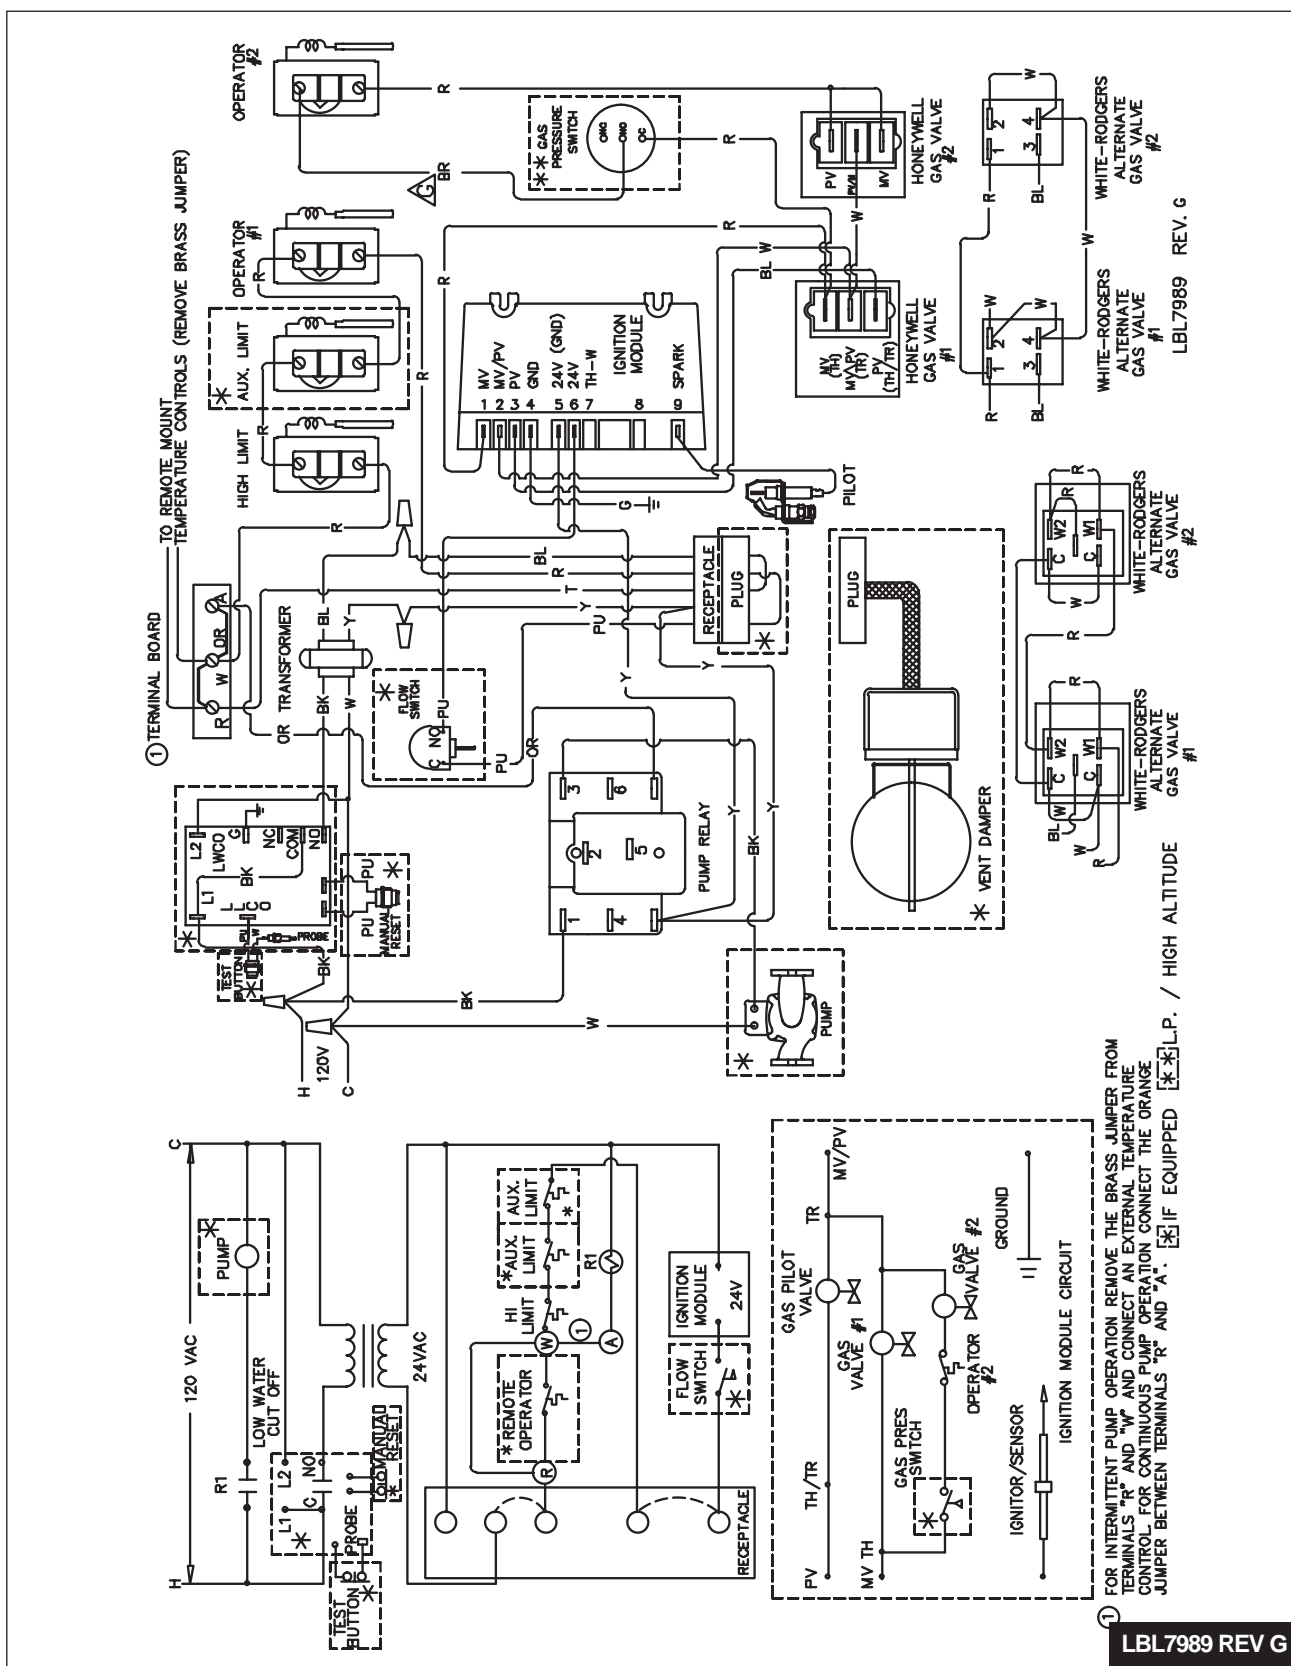

# COPPER-FIN® BOILER WIRING DIAGRAMS

F-1 STANDING PILOT – NATURAL & L.P. GAS WIRING DIAGRAM

MODELS RB45-270

LBL7988 REV. E

Lochinvar Corporation • 300 Maddox Simpson Pkwy • Lebanon, TN 37090 • 615-889-8900 / Fax: 615-547-1000