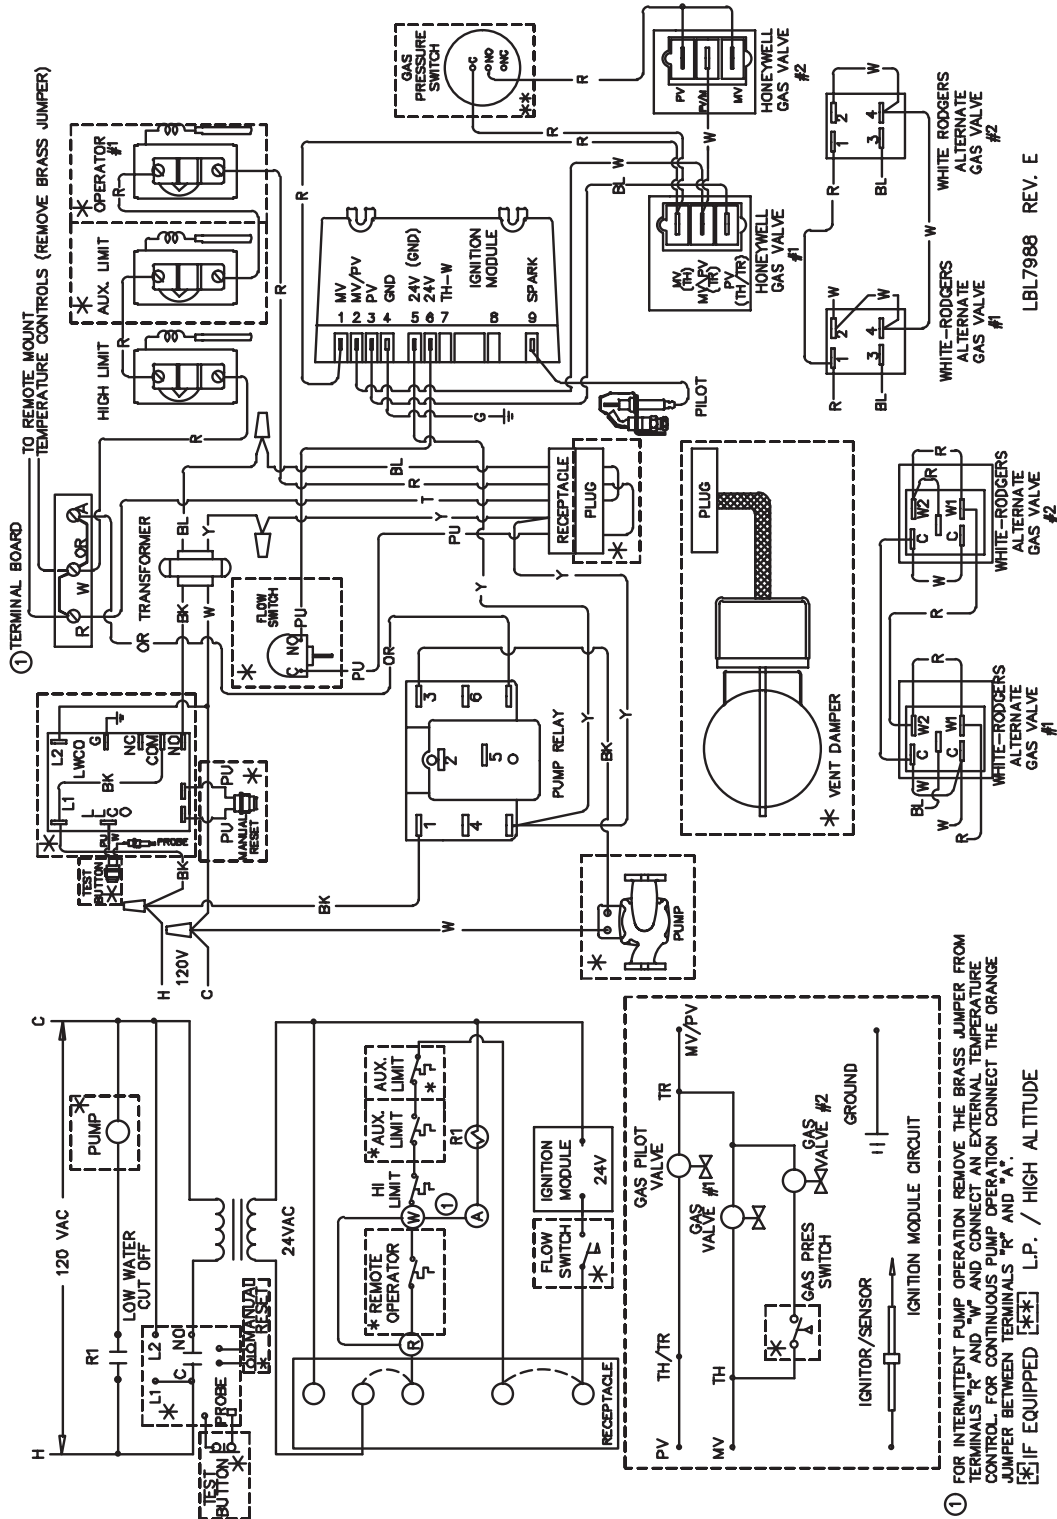

# COPPER-FIN® BOILER WIRING DIAGRAMS

F-1 STANDING PILOT – NATURAL & L.P. GAS WIRING DIAGRAM

MODELS RB45-270

LBL7988 REV. E

Lochinvar Corporation • 300 Maddox Simpson Pkwy • Lebanon, TN 37090 • 615-889-8900 / Fax: 615-547-1000