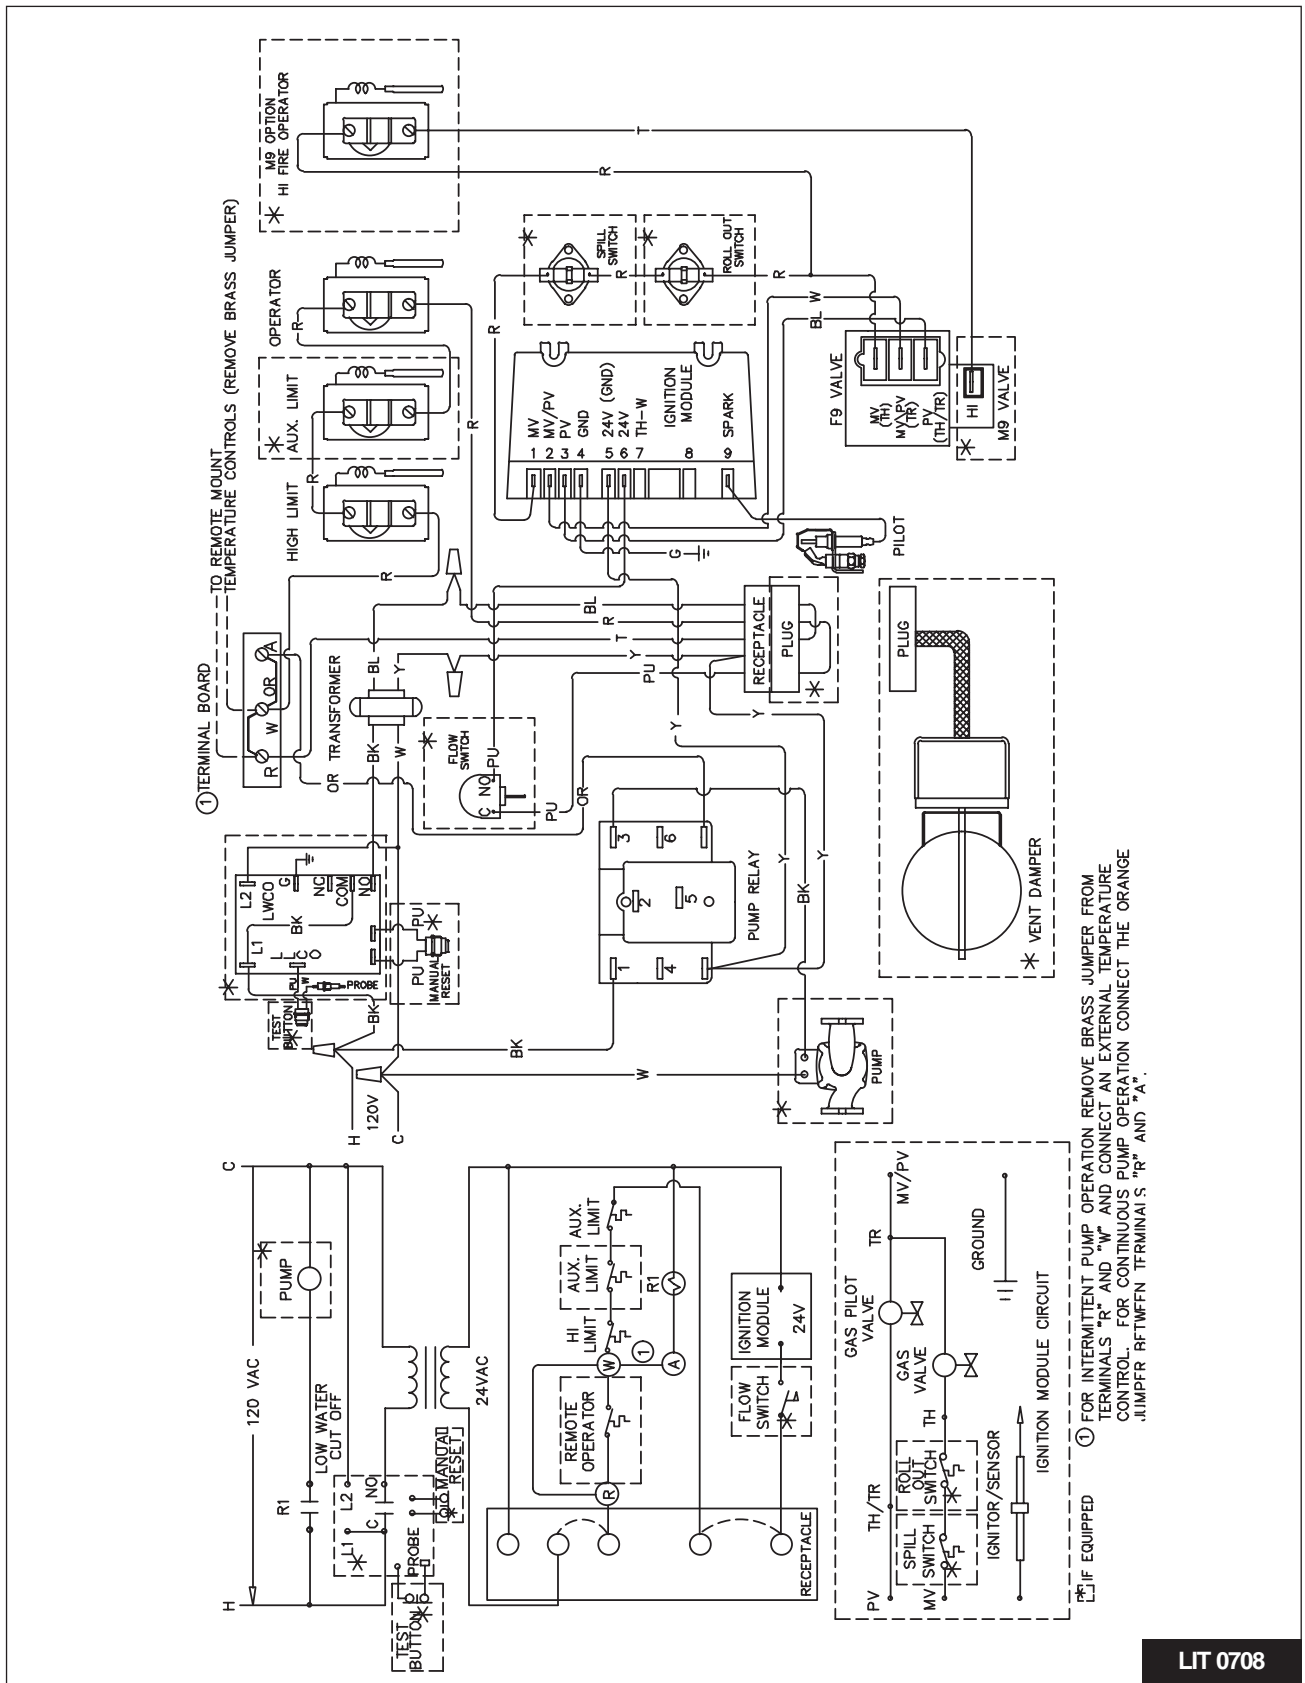

# COPPER-FIN® BOILER WIRING DIAGRAMS

F-1 STANDING PILOT – NATURAL & L.P. GAS WIRING DIAGRAM

MODELS RB45-270

LBL7988 REV. E

Lochinvar Corporation • 300 Maddox Simpson Pkwy • Lebanon, TN 37090 • 615-889-8900 / Fax: 615-547-1000